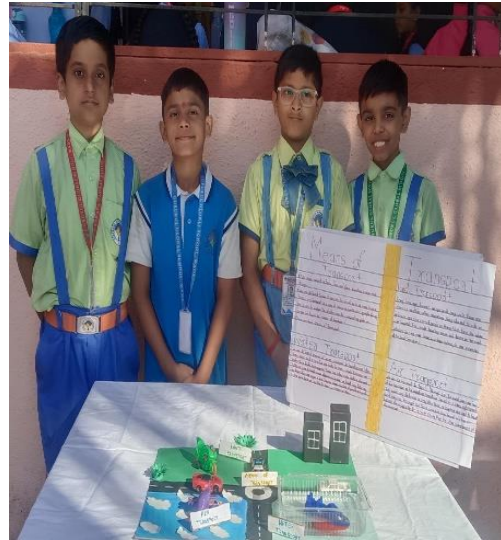

SCIENCE EXHIBITION